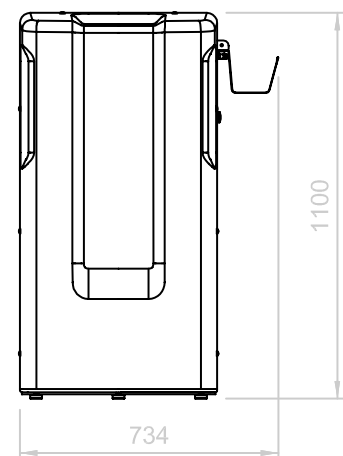

Technical data MSI 30/140

Company or brand name	Schulthess	
Type of appliance	Ironing machine	
Type of sales description	MSI 30/140 R	
Produkt-Nr.	9289.1	
Ironing machines		
Output of dry linen ¹⁾	kg/h	40
Roller diameter	mm	300
Roller length (working width)	mm	1400
Roller speed	m/min	1 – 5
Electrical installation		
Connected rating, electric heating	kW	9,9
Motors	kW	1,1
Total connected rating	kW	11
Fuses	A	20
Ventilation installation		
Exhaust air output	max. m ³ /h	90
Exhaust air connection	Ø mm	75
Dimensions		
Machine width	mm	1970
Machine depth	mm	592
Machine height	mm	1100
Minimum transport opening	cm	60 x 120
Packing dimension	WxDxH mm	2140 x 690 x 1300
Machine weight	Net / Gross kg	219 / 263

Explications:

1) Dry laundry output at approx. 25% residual moisture

FRONT

SIDE

TOP