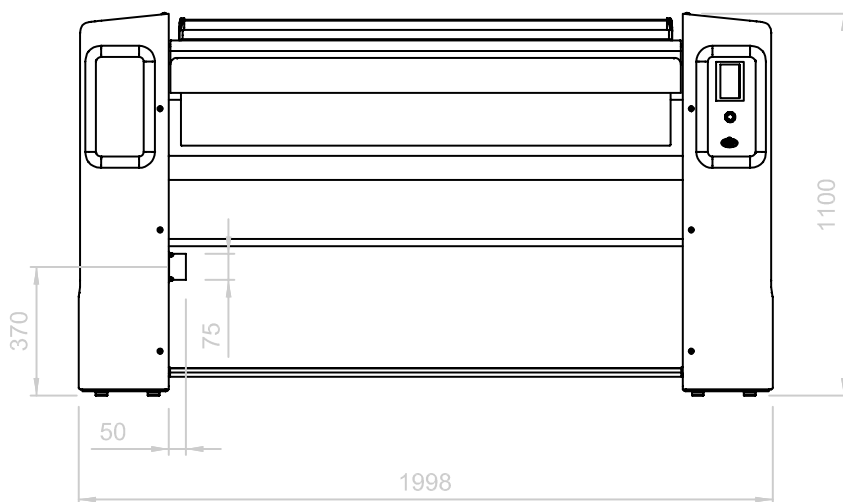

Technical data MSI 30/140

Company or brand name	Schulthess	
Type of appliance	Ironing machine	
Type of sales description	MSI 30/140 R	
Produkt-Nr.	9289.1	
Ironing machines		
Output of dry linen¹⁾	kg/h	40
Roller diameter	mm	300
Roller length (working width)	mm	1400
Roller speed	m/min	1 – 5
Electrical installation		
Connected rating, electric heating	kW	9,9
Motors	kW	1,1
Total connected rating	kW	11
Fuses	A	20
Ventilation installation		
Exhaust air output	max. m³/h	90
Exhaust air connection	Ø mm	75
Dimensions		
Machine width	mm	1970
Machine depth	mm	592
Machine height	mm	1100
Minimum transport opening	cm	60 x 120
Packing dimension	WxDxH mm	2140 x 690 x 1300
Machine weight	Net / Gross kg	219 / 263

Explications:

1) Dry laundry output at approx. 25% residual moisture

FRONT